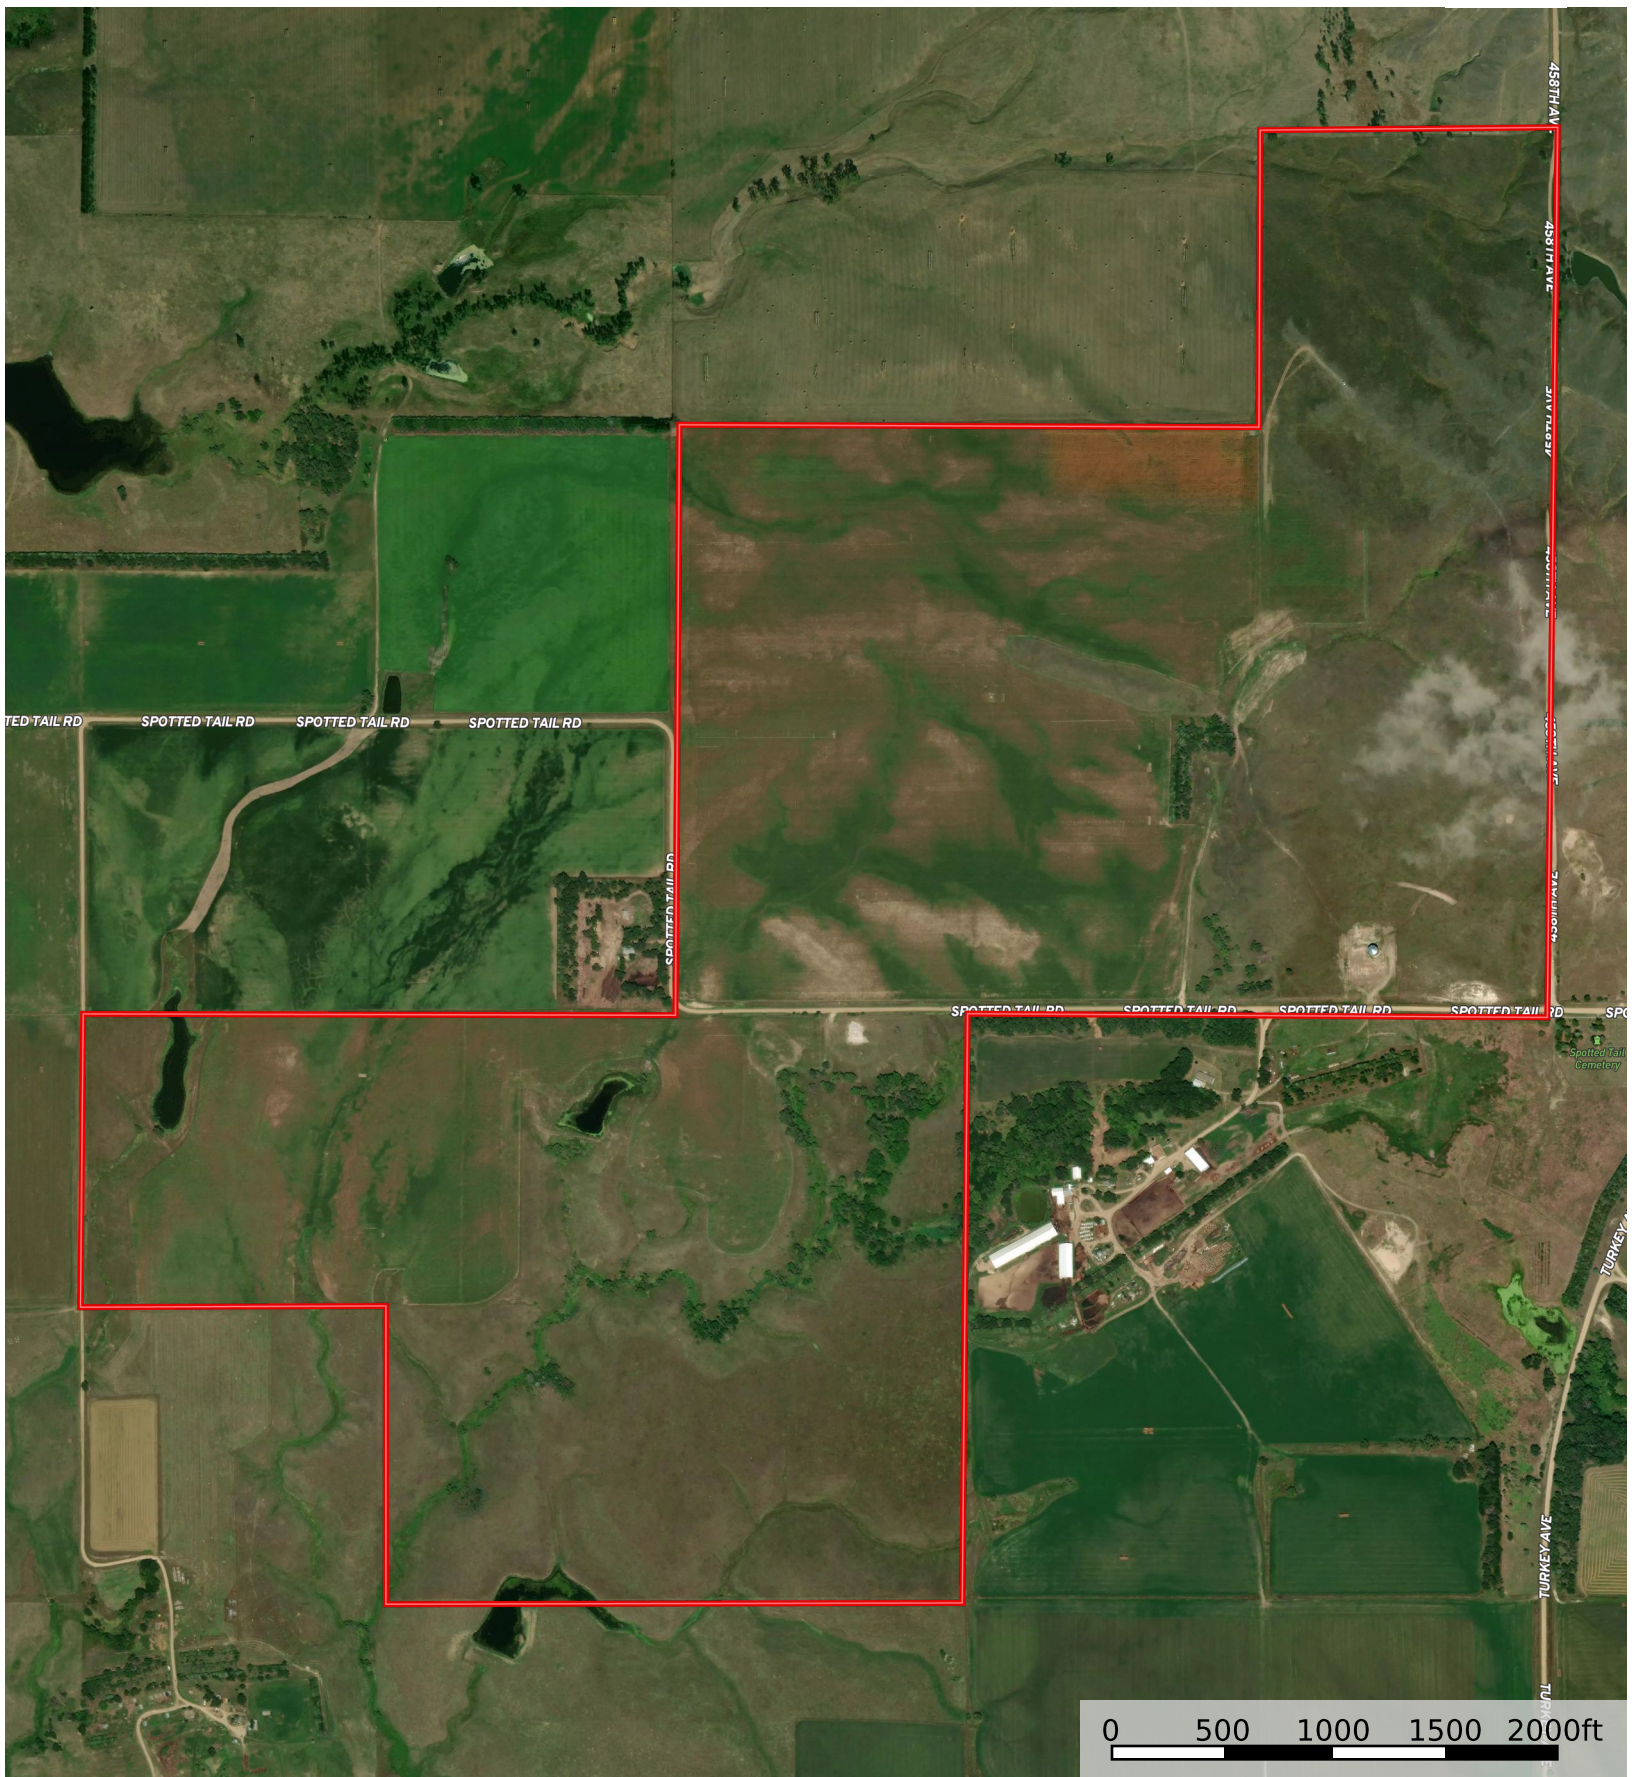

+/- 480 acres Keya Paha Co
Nebraska, AC +/-

0 500 1000 1500 2000ft

 Boundary

Stacey Stracke

The information contained herein was obtained from sources deemed to be reliable. Land id™ Services makes no warranties or guarantees as to the completeness or accuracy thereof.